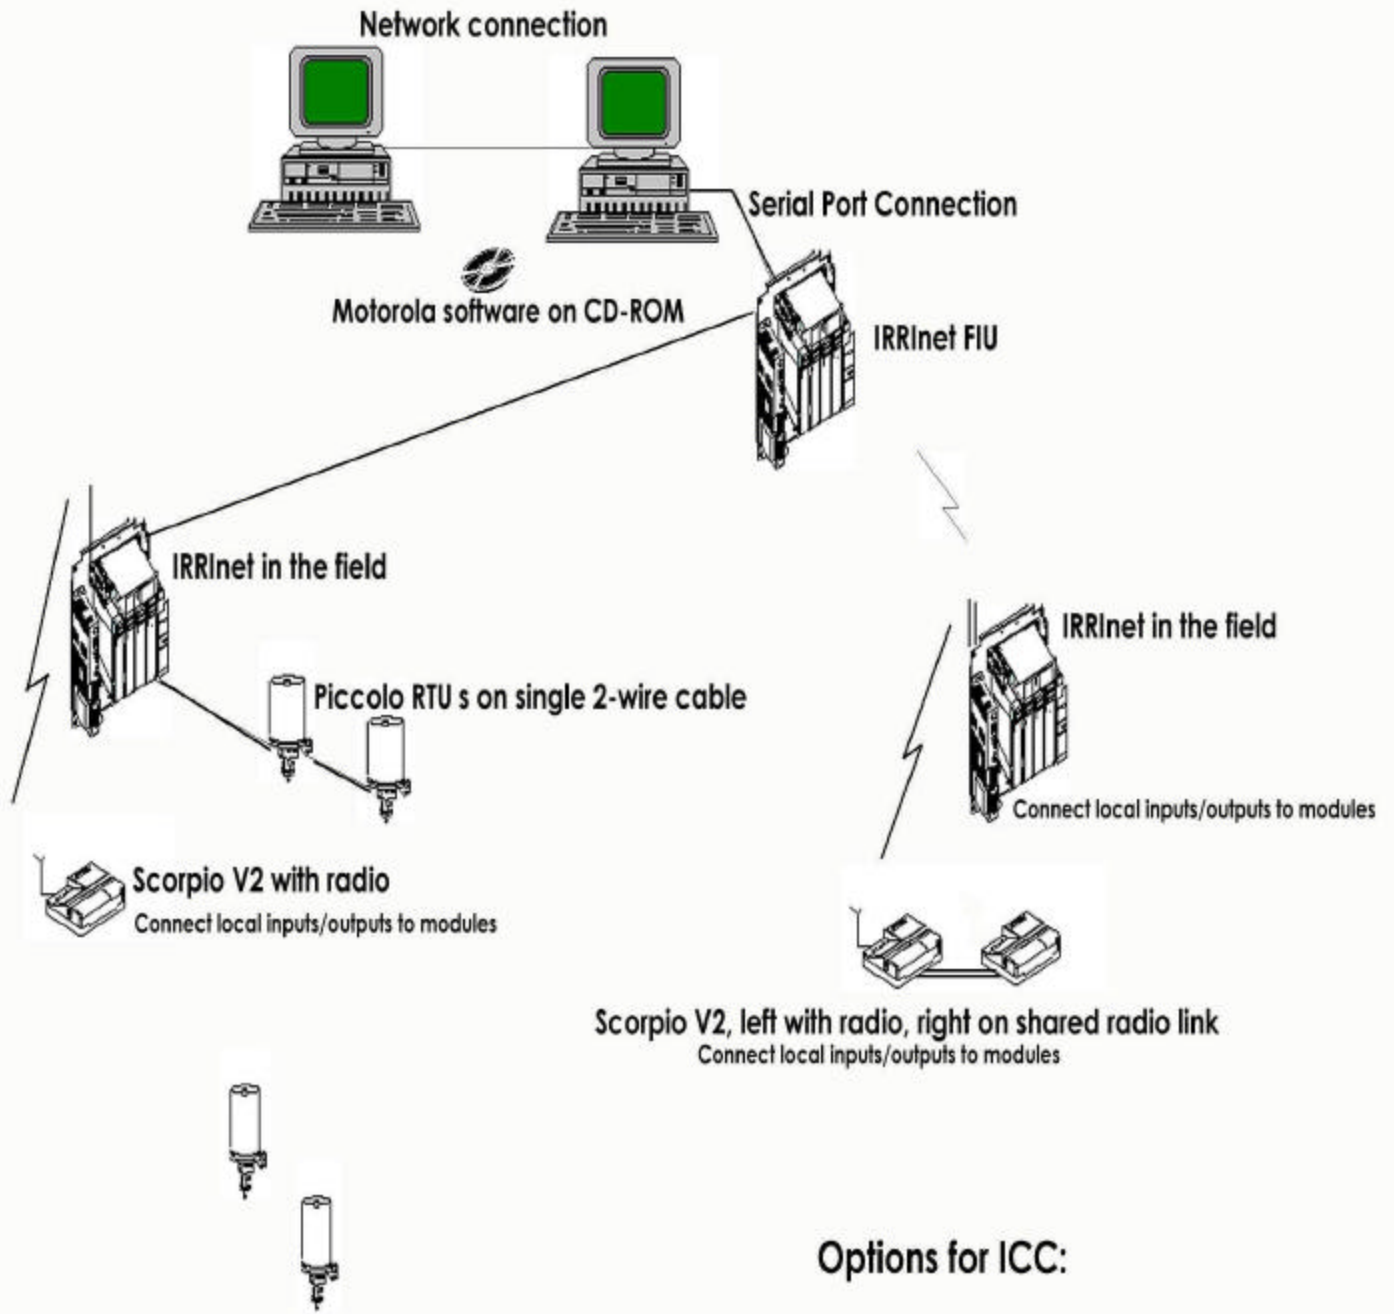

ICC System Diagram

IMPACT wireless valve actuators, radio-controlled by IRRInet.

Options for ICC:

Cellular or regular phone remote control; weather station; two way radio DTMF;