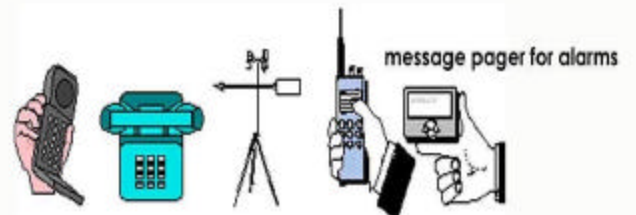

ICC System Diagram

IMPACT wireless valve actuators, radio-controlled by IRRInet.

Options for ICC:

Cellular or regular phone remote control; weather station; two way radio DTMF;